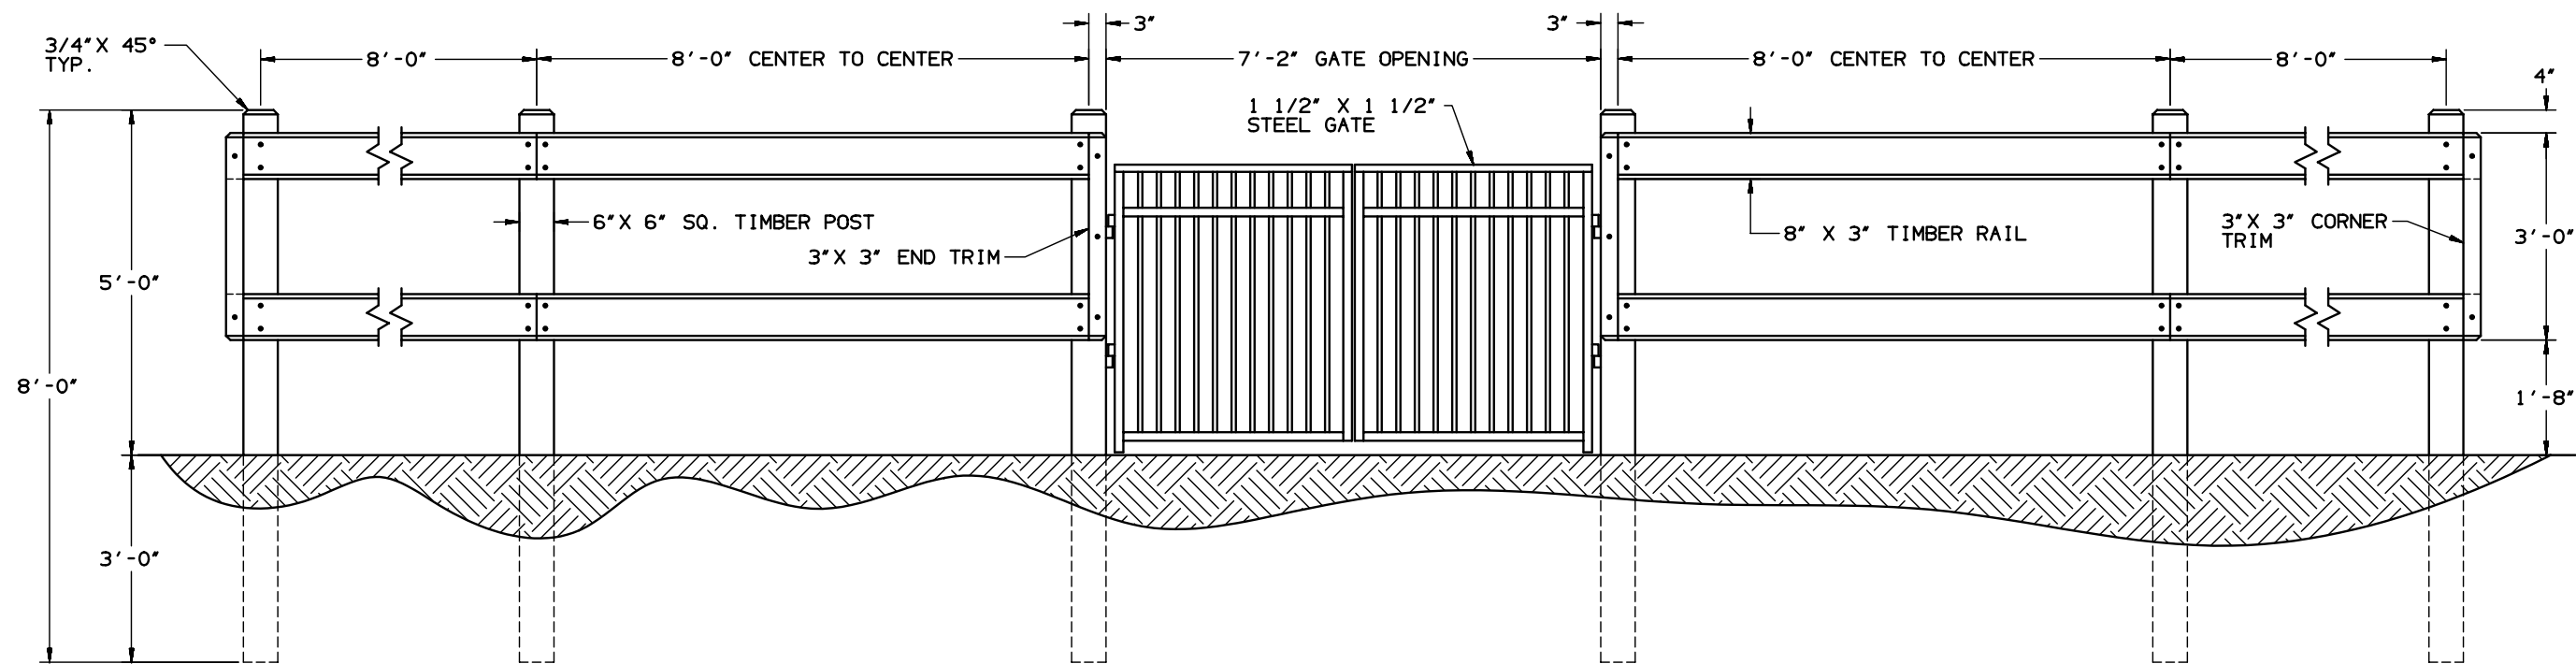

ELEVATION VIEW

PROPRIETARY DATA

THE COR-TENN COMPANY

111 State Street
Knoxville, TN 37902
Phone Number 865 637-6929

				DRAWN BY:	DATE
				STEVE CANDLER	02/16/07
				CHECKED BY:	DATE
				APPROVED BY:	DATE
REV	LTR	REVISION DESCRIPTION	BY	DATE	

TITLE		REV
MAX FENCE DETAILS		LTR
SIZE	DWG NO.	
D	M-F-001	
SCALE	SHEET	OF
N.T.S.	1	1